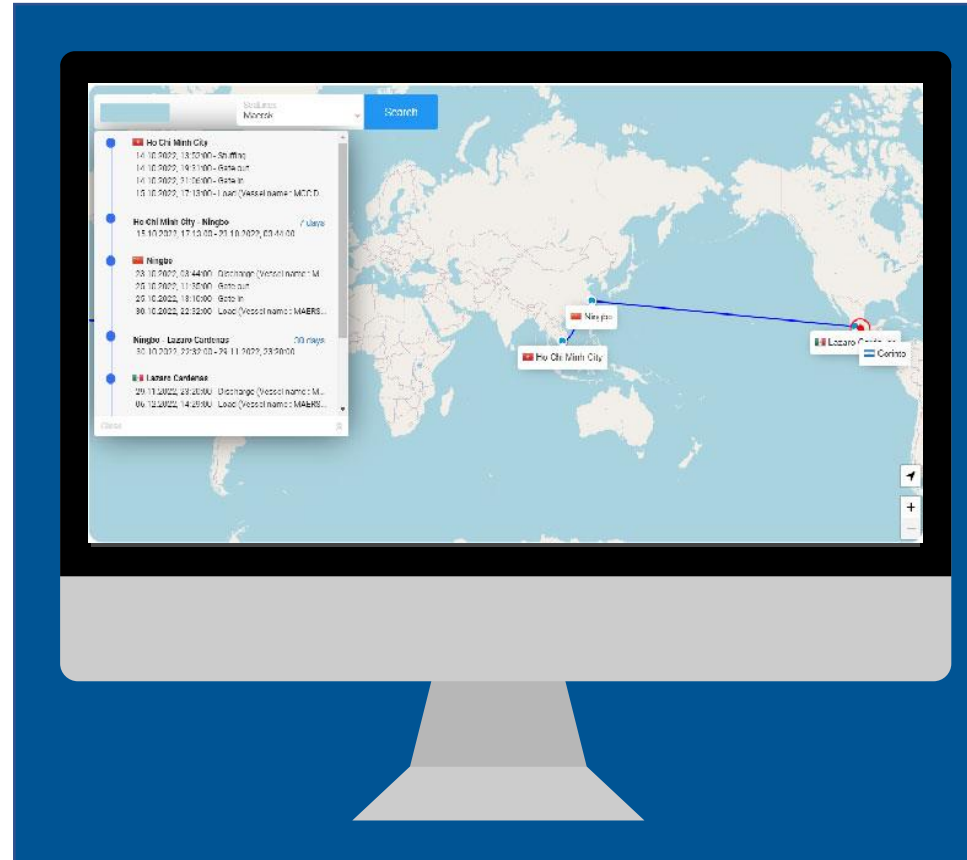

## TRACKING YOUR SHIP

Step 1: Access web link: [www.headway.com.vn](http://www.headway.com.vn)

Step 2: In the menu bar, click select “Tracking your ship”.

Step 3: Type the container number, and click the button  to show search results.